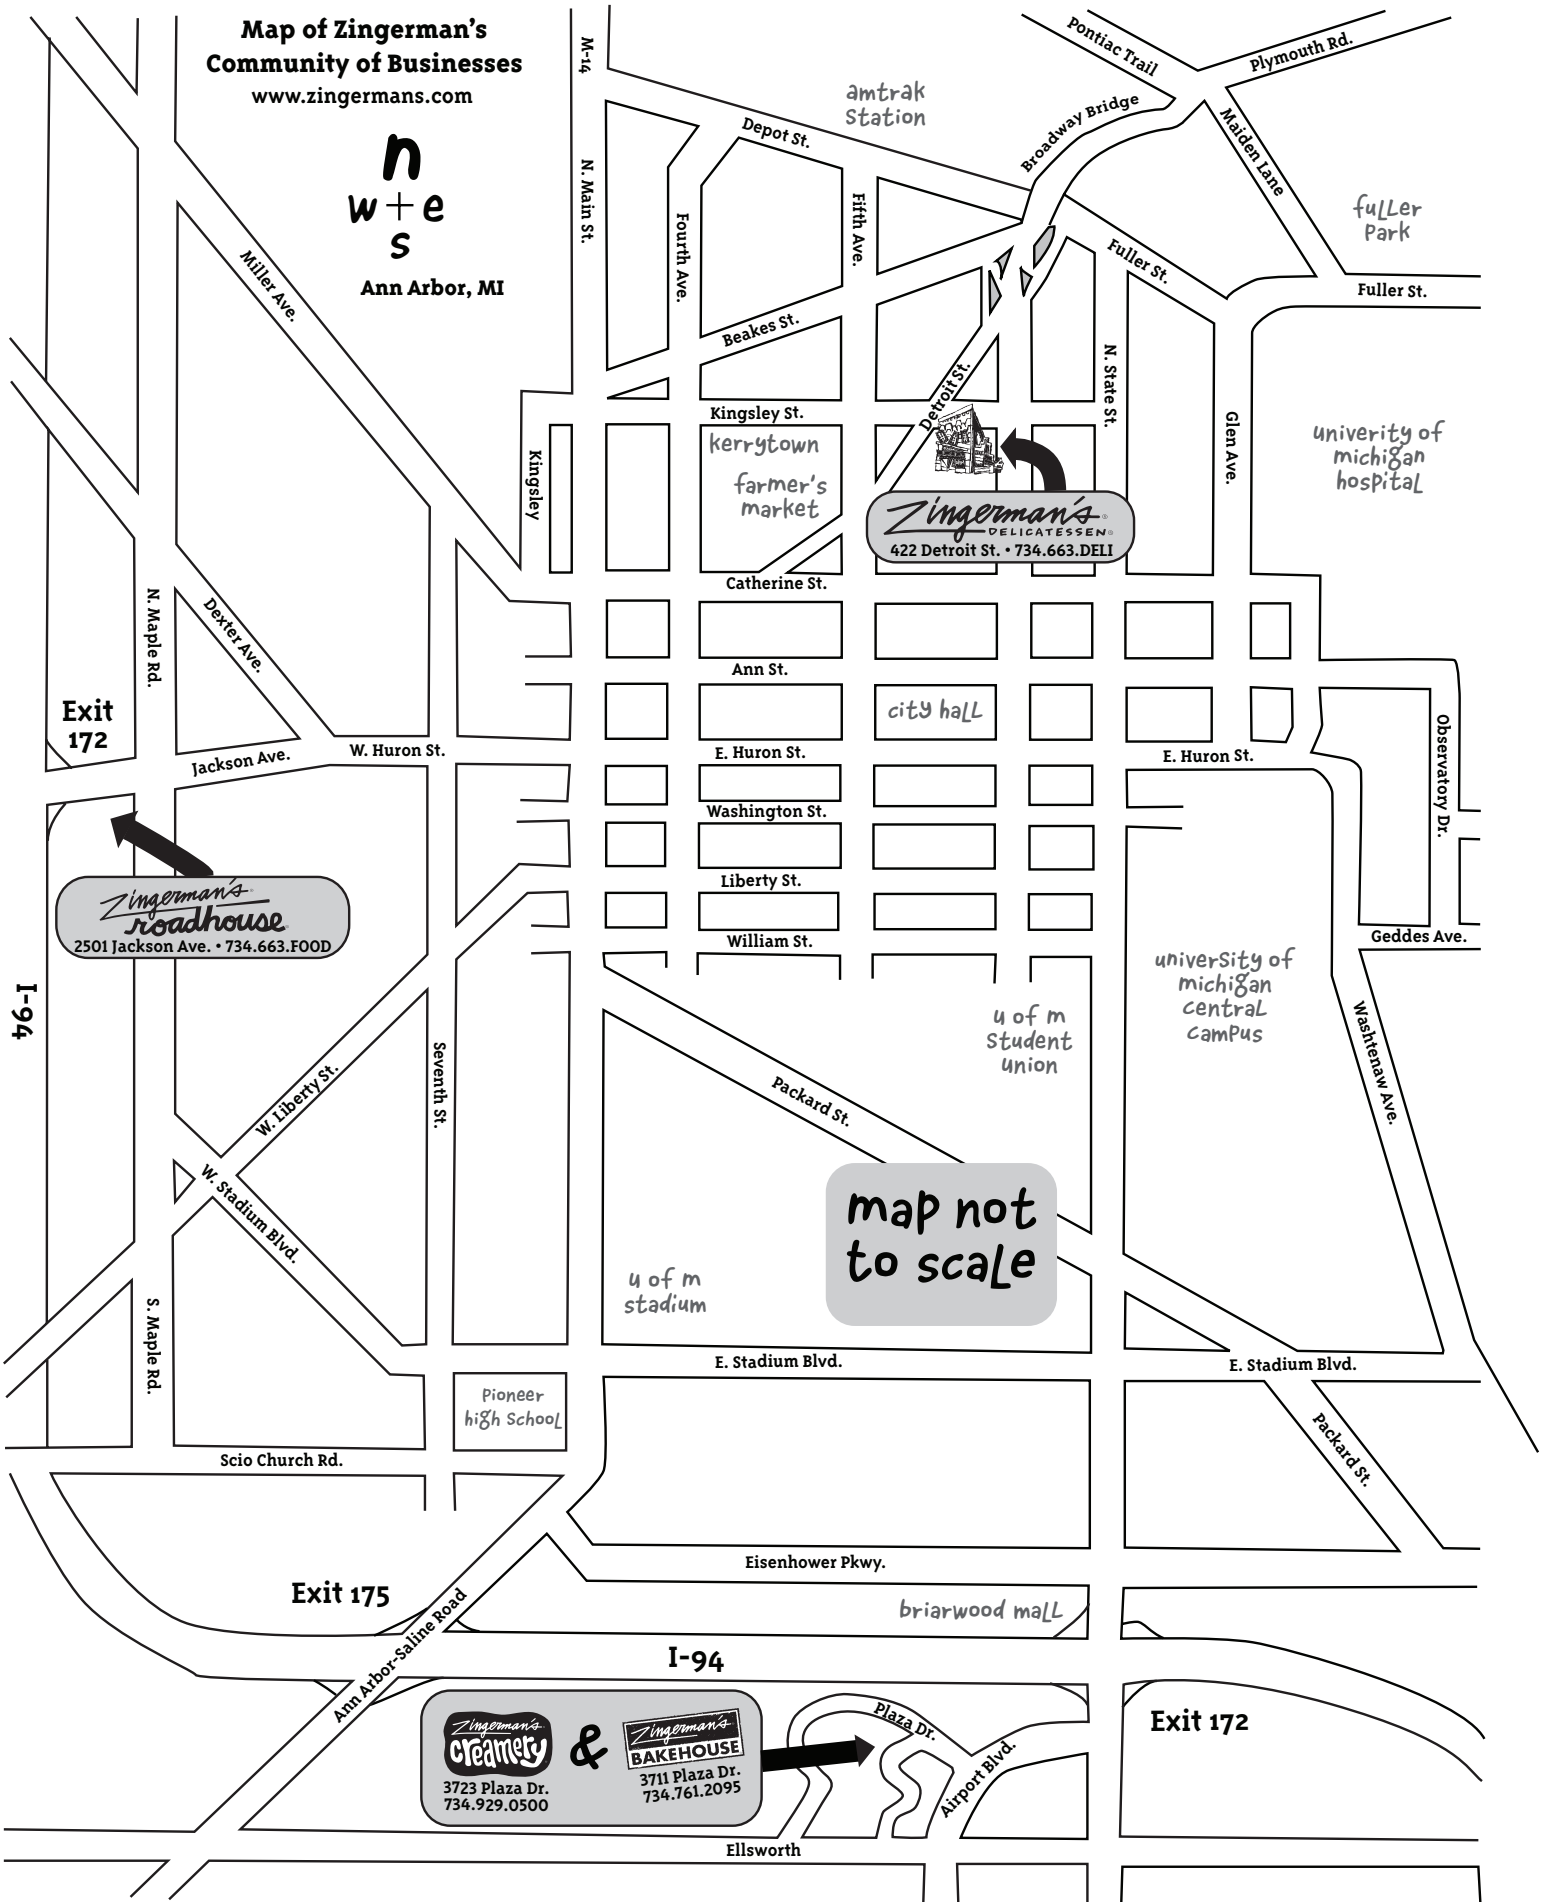

**Map of Zingerman's
Community of Businesses**
www.zingermans.com

n
w + e
s

Ann Arbor, MI

amtrak
station

fuller
park

university of
michigan
hospital

Zingerman's
DELICATESSEN
422 Detroit St. • 734.663.DELI

**Zingerman's
roadhouse**
2501 Jackson Ave. • 734.663.FOOD

map not
to scale

**Zingerman's
creamery** & **Zingerman's
BAKEHOUSE**
3723 Plaza Dr. 734.929.0500
3711 Plaza Dr. 734.761.2095

Exit 172